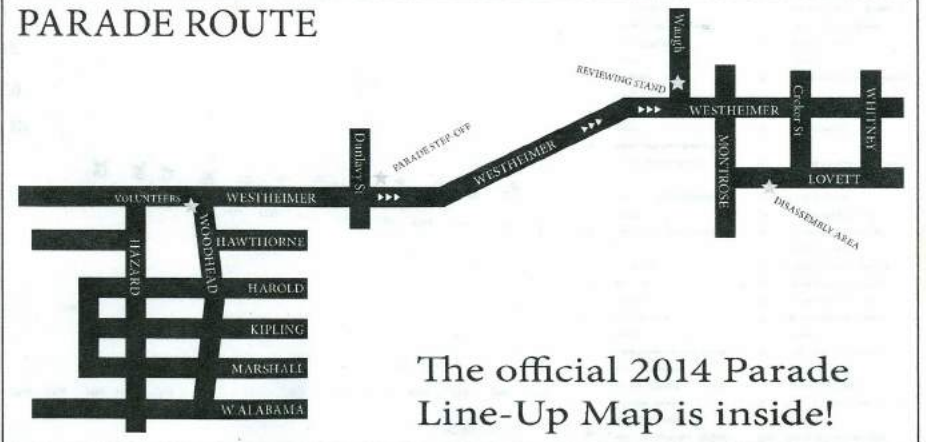

SUBJECT TO CHANGE AS NEEDED

Pride Parade Times

Houston LGBT Pride Parade No. 36 Saturday, June 28, 2014, 8:15 p.m.

FINAL

Carnivale!

Come join the celebration at Houston's Annual Parade

WELCOME to the 2014 Houston Lesbian, Gay, Bisexual & Transgender Pride Parade!

We hope you have a thrilling time celebrating our community Pride Celebration. 2014 marks Houston's 36th annual Pride Parade and our 18th annual night time Parade—America's original night time Pride Parade.

Please refer to the map below for the Parade route and to the large map inside for your spot in the entry line-up. Make sure you are familiar with and adhere

to the Parade rules you have been given previously.

Units MUST line up on time—5 p.m. for floats, 5:45 p.m. for vehicles and all other units. Judging will begin at 6:00 p.m. SHARP and the Parade will begin at 8:15 p.m. SHARP! Place your unit number in a prominent position for easy viewing by the judges.

Units not checking in on time or misrepresenting themselves on their Parade applications will be denied entry in the parade.

WEATHER REPORT

It's Houston—it will rain sometime during the day! Bring protection for your entry, particularly for your electronic equipment.

In the case of extreme weather, the parade may be cancelled no later than 7 p.m.

PARADE ROUTE

The official 2014 Parade Line-Up Map is inside!

Pride Houston
713-529-6979

PO Box 66071 Houston, Texas 77266-6071
parade@pridehouston.org pridehouston.org